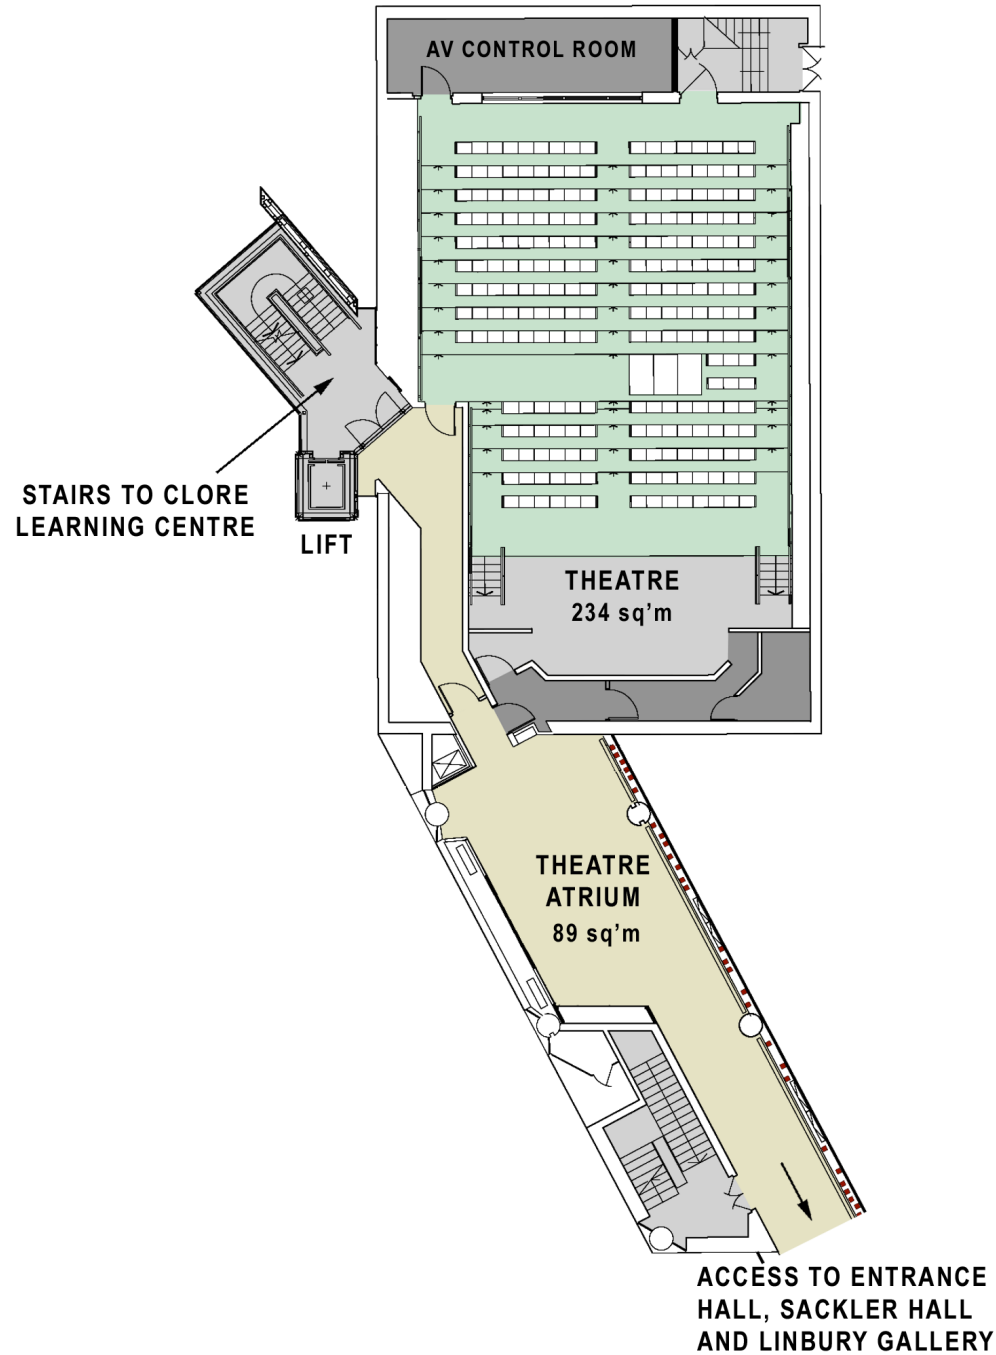

WESTON THEATRE

LOWER LEVEL 1

TOTAL AVAILABLE AREA 323 sqm