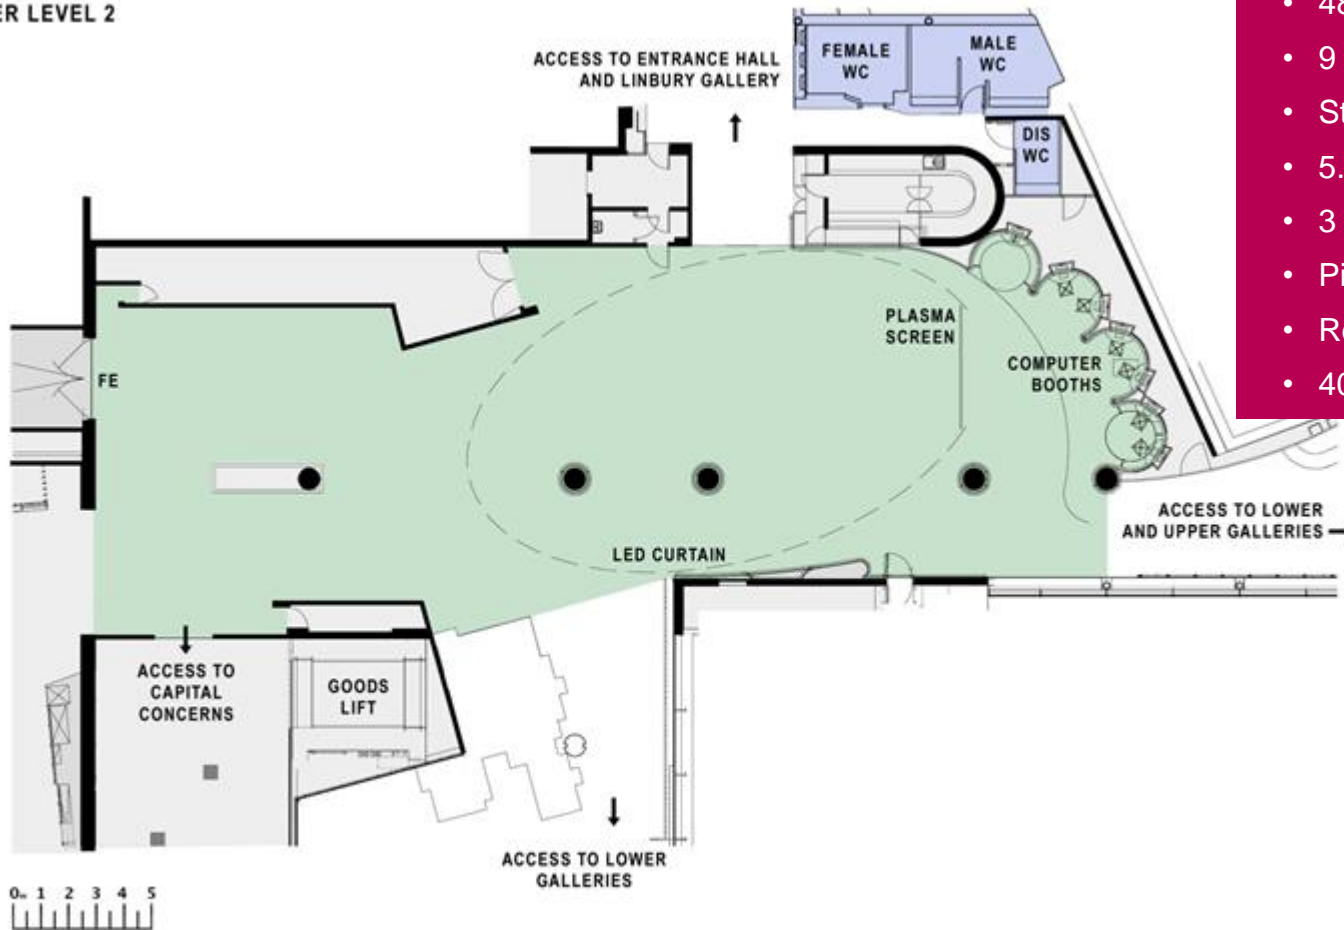

LONDON ELLIPSE HALL

Floor plan

LOWER LEVEL 2

Additional information

- Wheelchair accessible
- Wi-Fi
- Air conditioning
- Natural daylight
- 48m LED curtain
- 9 x 42" Plasma
- Staging and lectern
- 5.1 Audio System
- 3 Phase Power
- Pin spot lighting
- Relay camera
- 404sqm