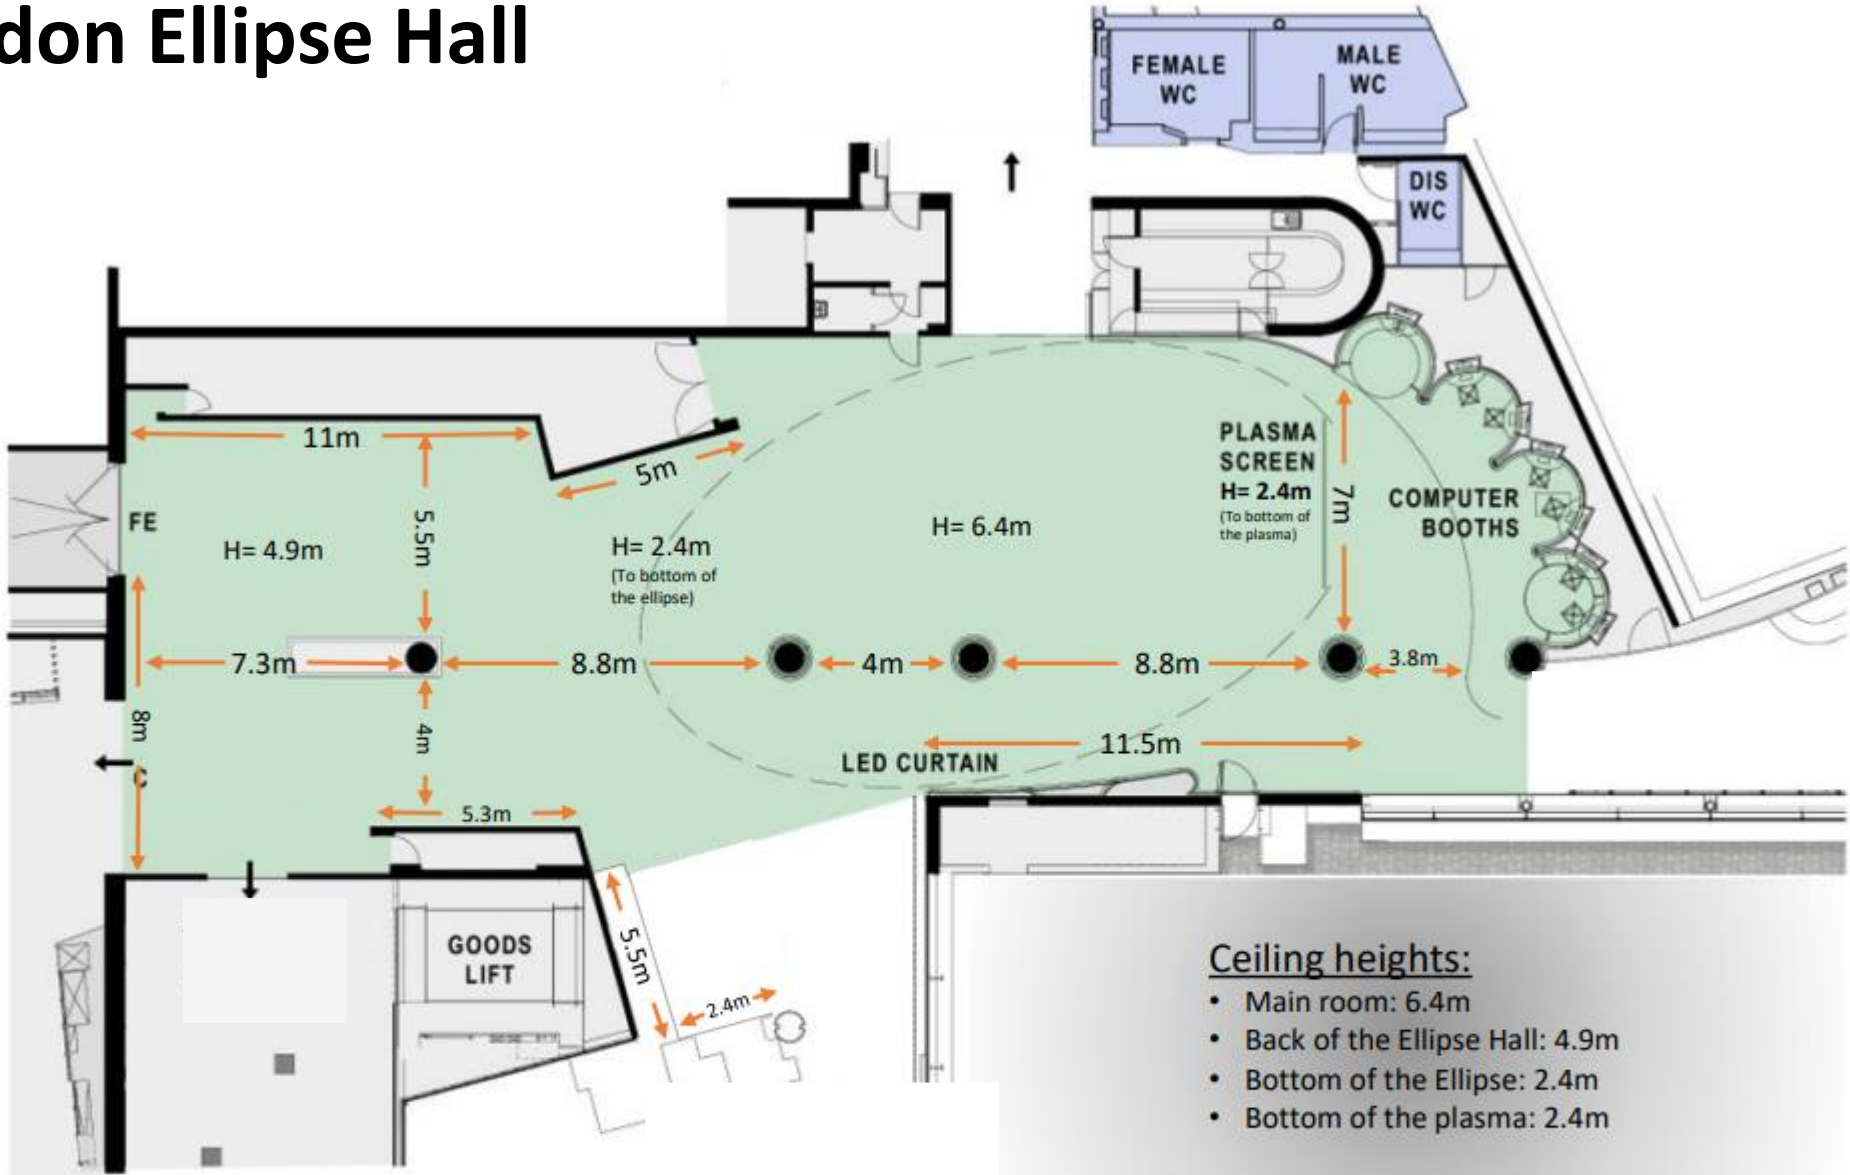

London Ellipse Hall

Ceiling heights:

- Main room: 6.4m
- Back of the Ellipse Hall: 4.9m
- Bottom of the Ellipse: 2.4m
- Bottom of the plasma: 2.4m

404 sqm